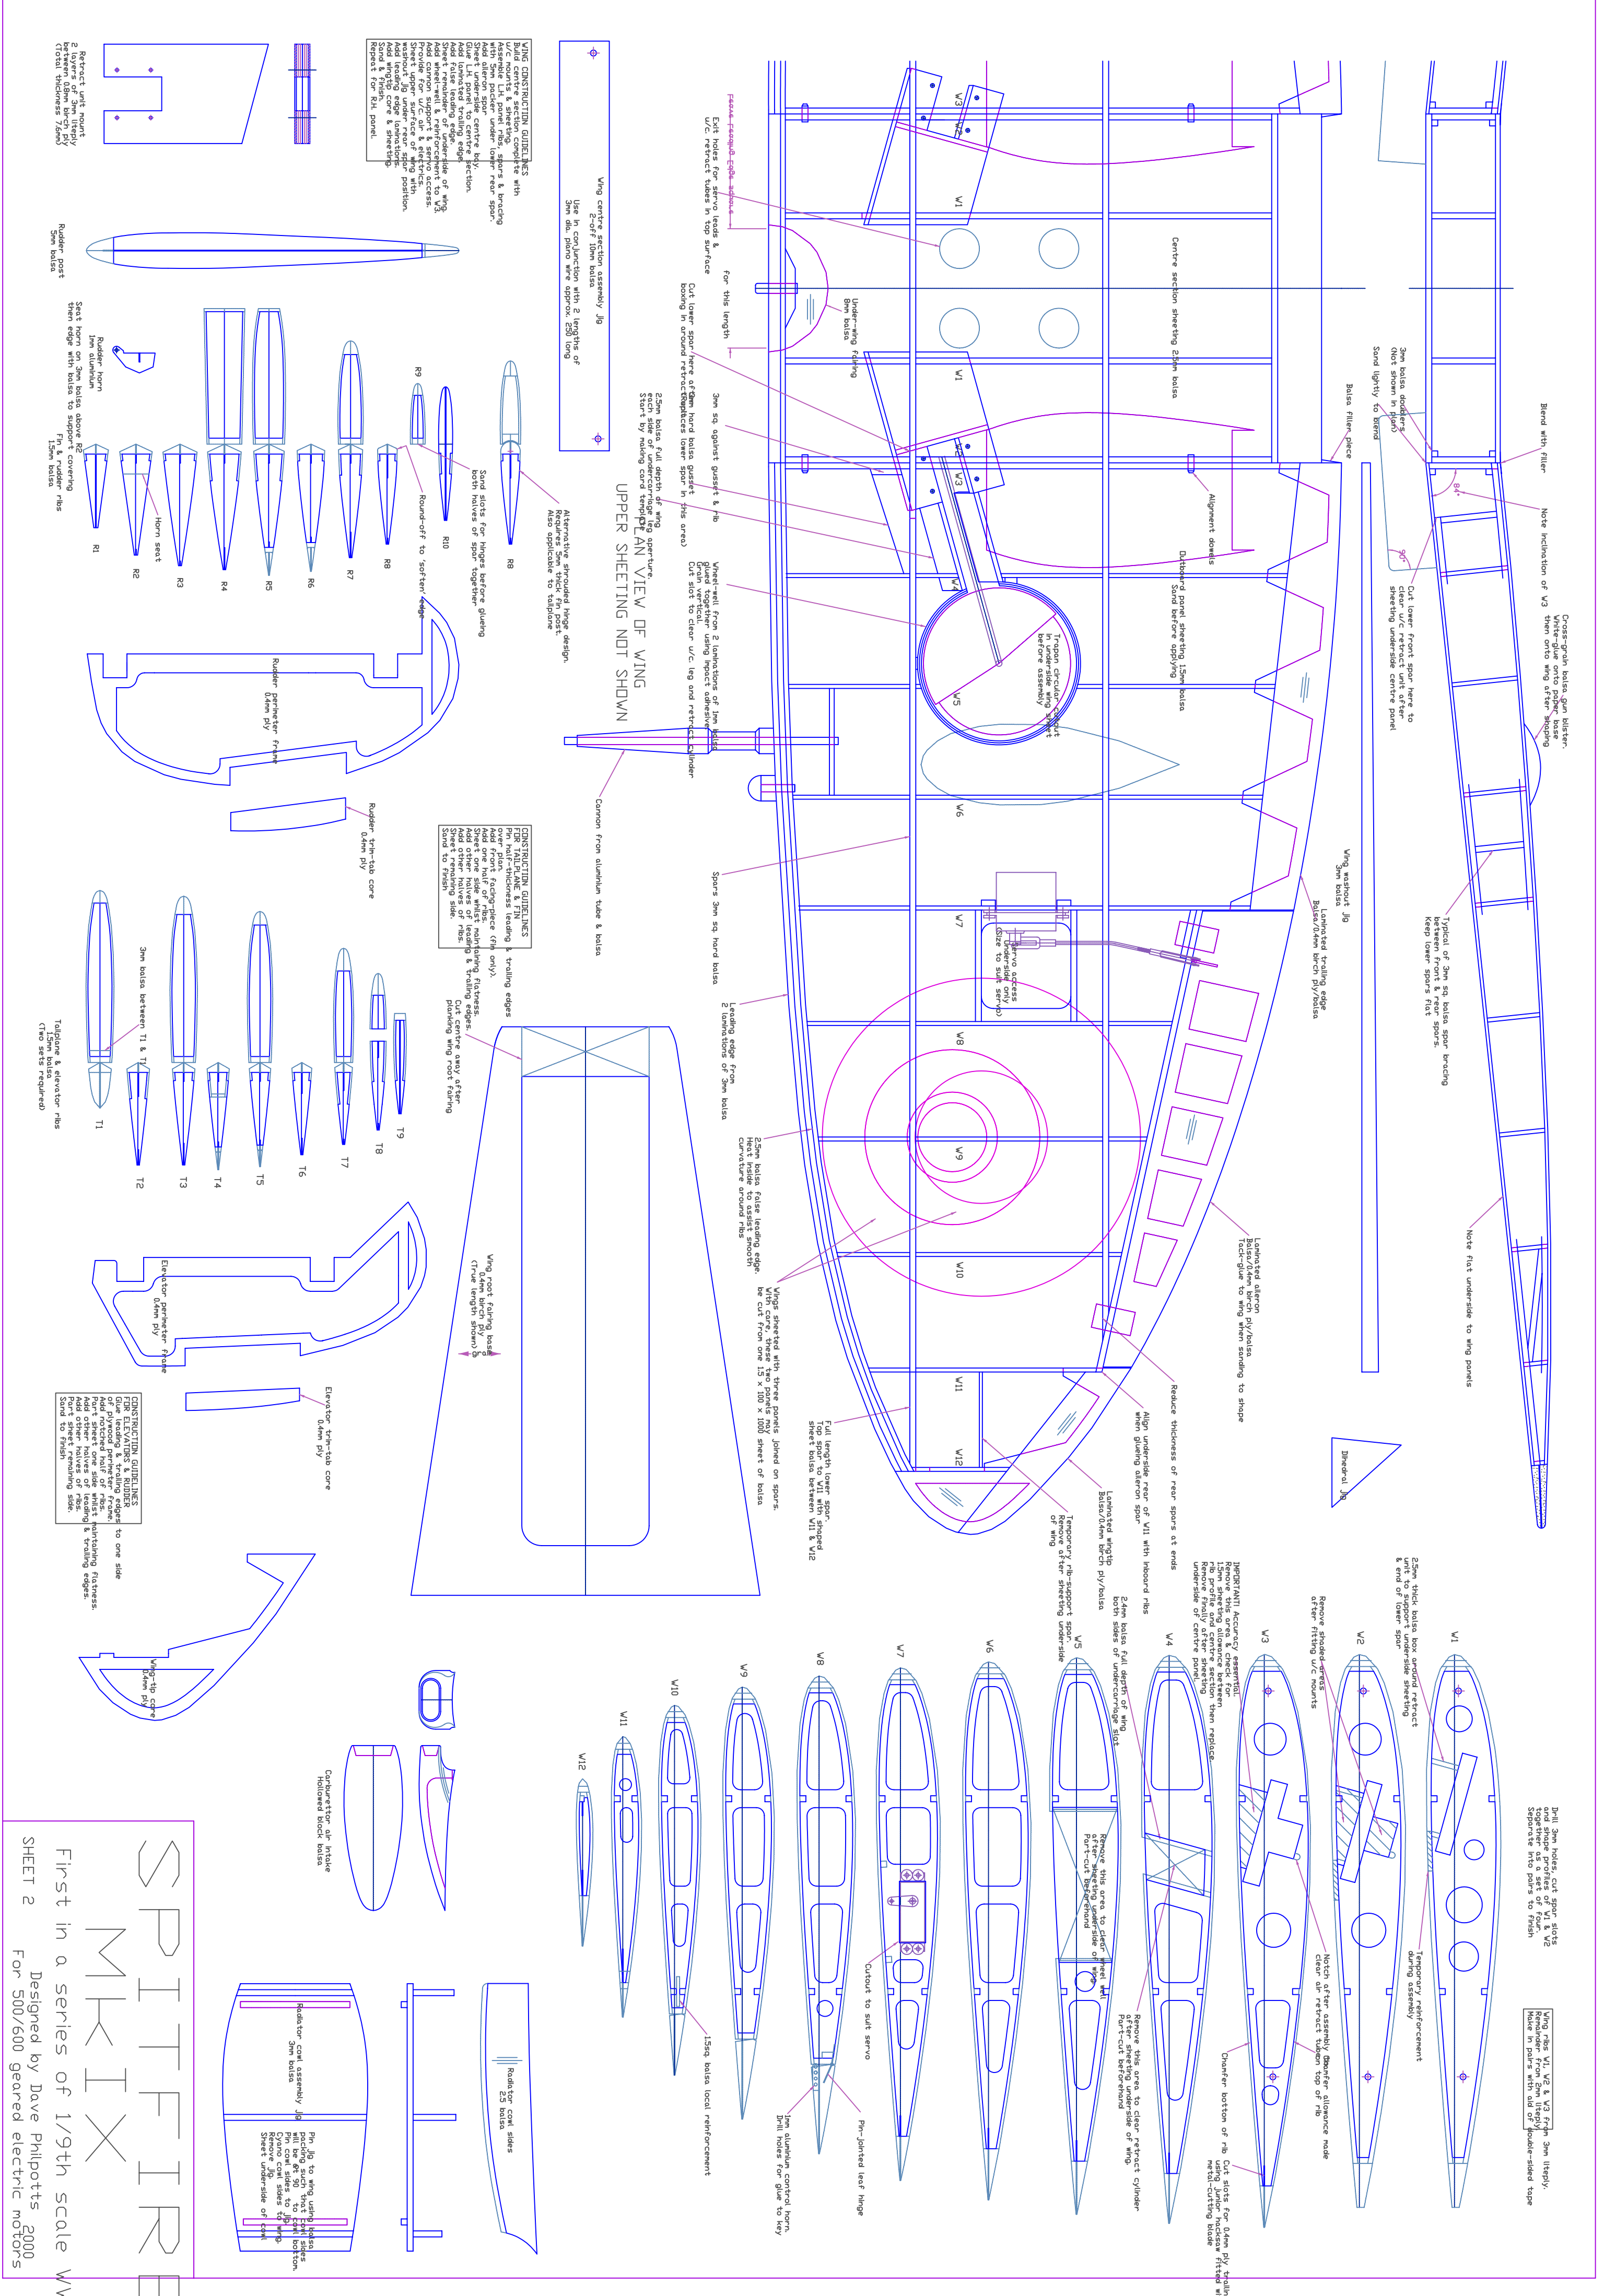

SPITFIRE
 MK IX
 First in a series of 1/9th scale W2E aircraft
 Designed by Dave Phillips 2000
 For S10/500 geared electric motors

SPITFIRE
 MK IX
 First in a series of 1/9th scale W2E aircraft
 Designed by Dave Phillips 2000
 For S10/500 geared electric motors