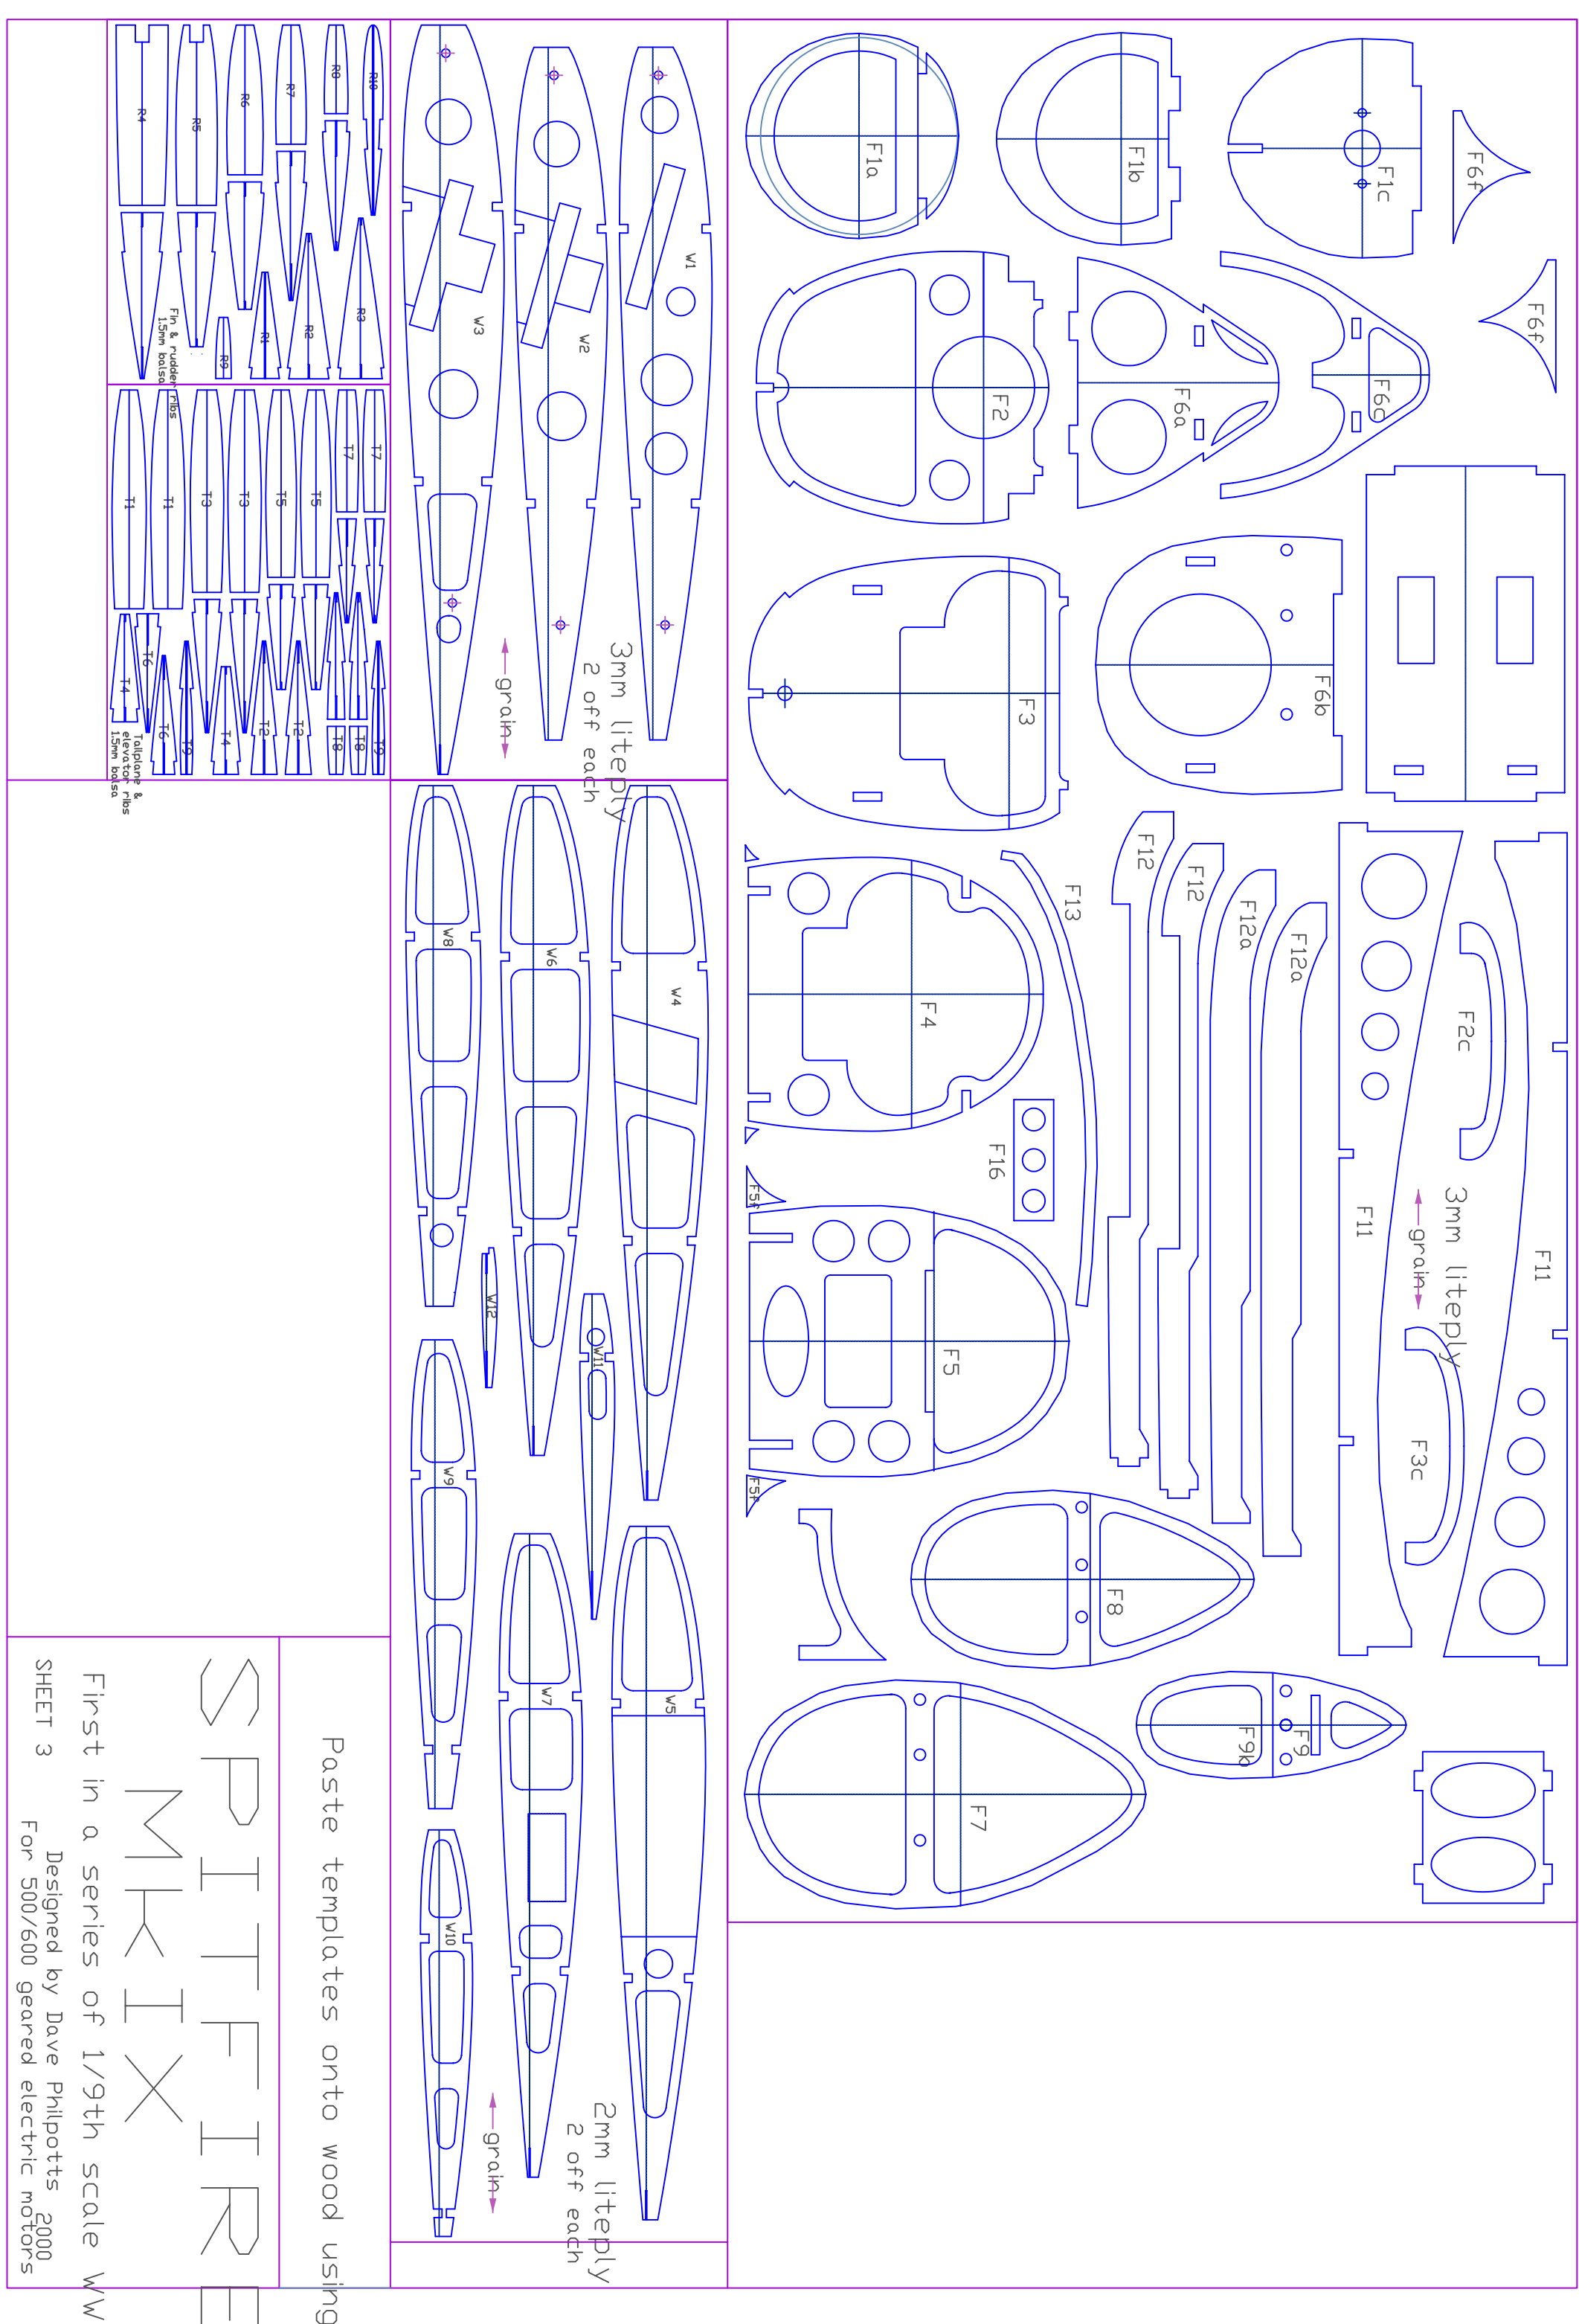

SPITFIRE
 MK IX
 First in a series of 1/9th scale W2E aircraft
 Designed by Dave Phillips 2000
 For S10/500 geared electric motors

SPITFIRE
 MK IX
 First in a series of 1/9th scale W2E aircraft
 Designed by Dave Phillips 2000
 For S10/500 geared electric motors